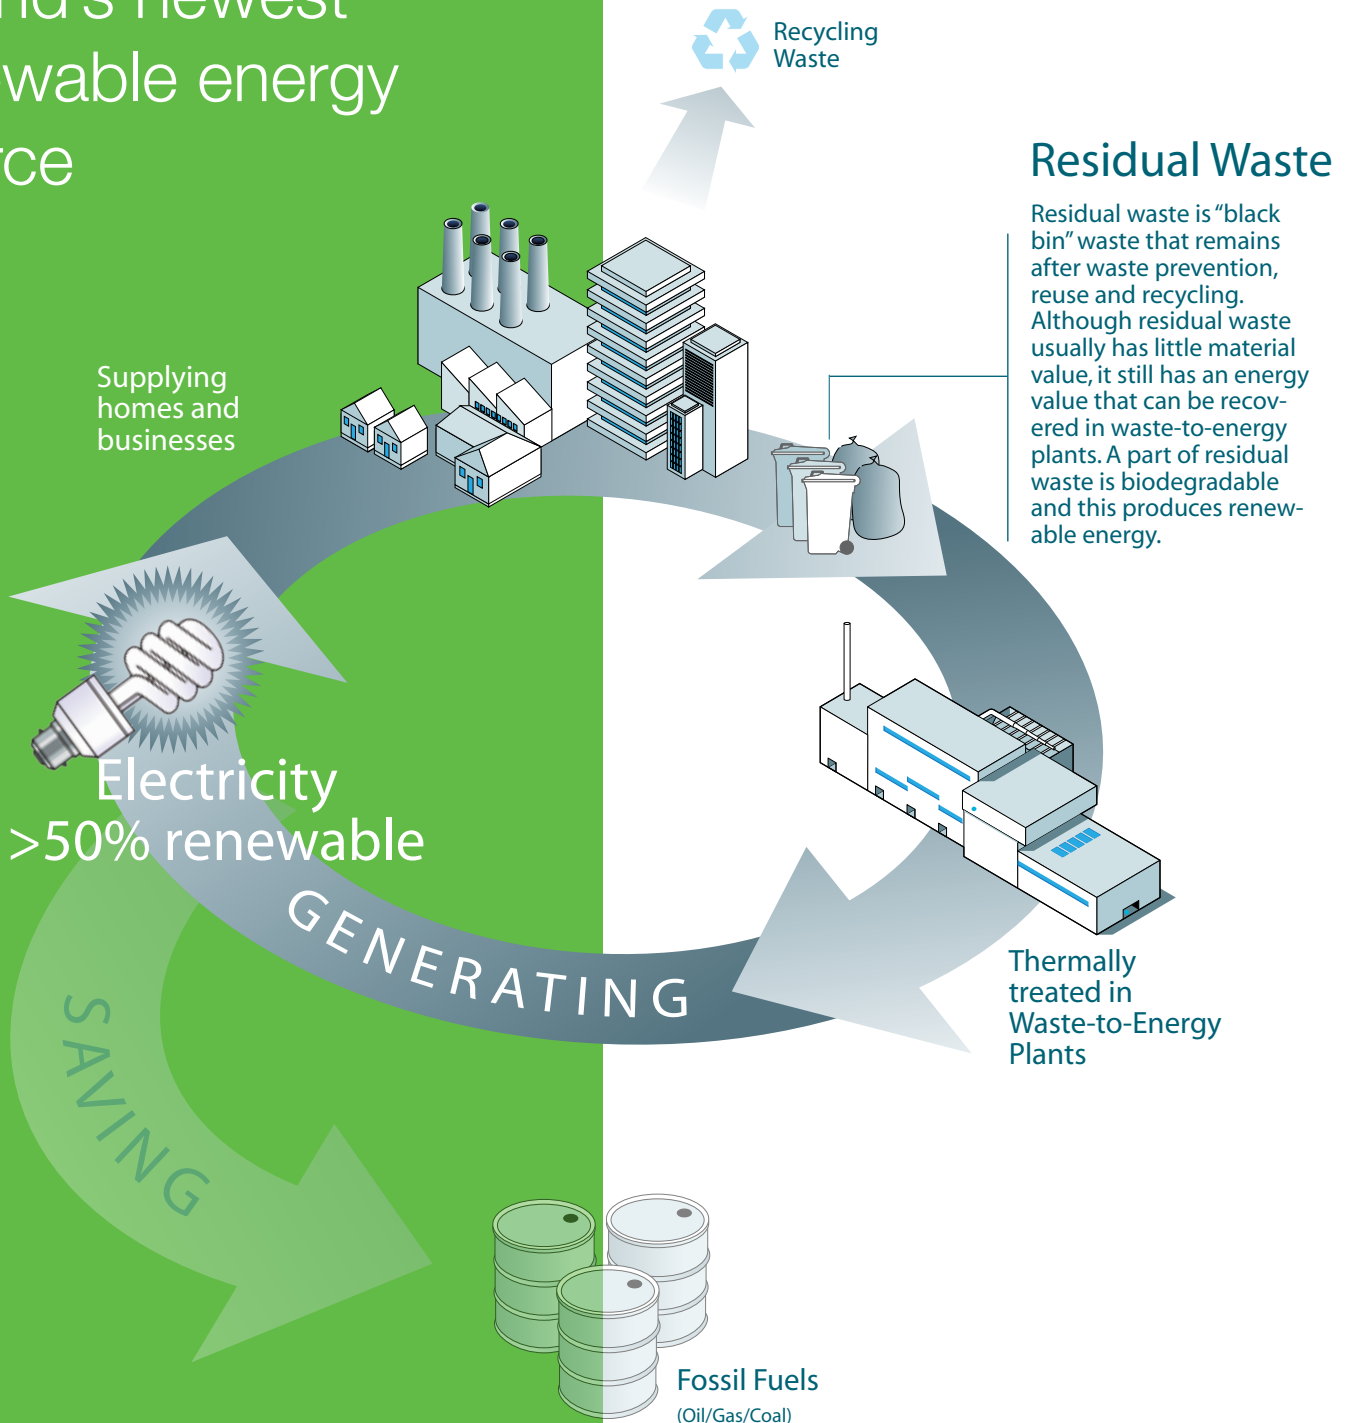

Waste-to-Energy

Ireland's newest
renewable energy
source

Telephone + 353 (0) 1 280 4534
Email info@indaver.ie
www.indaver.ie

INDAVER