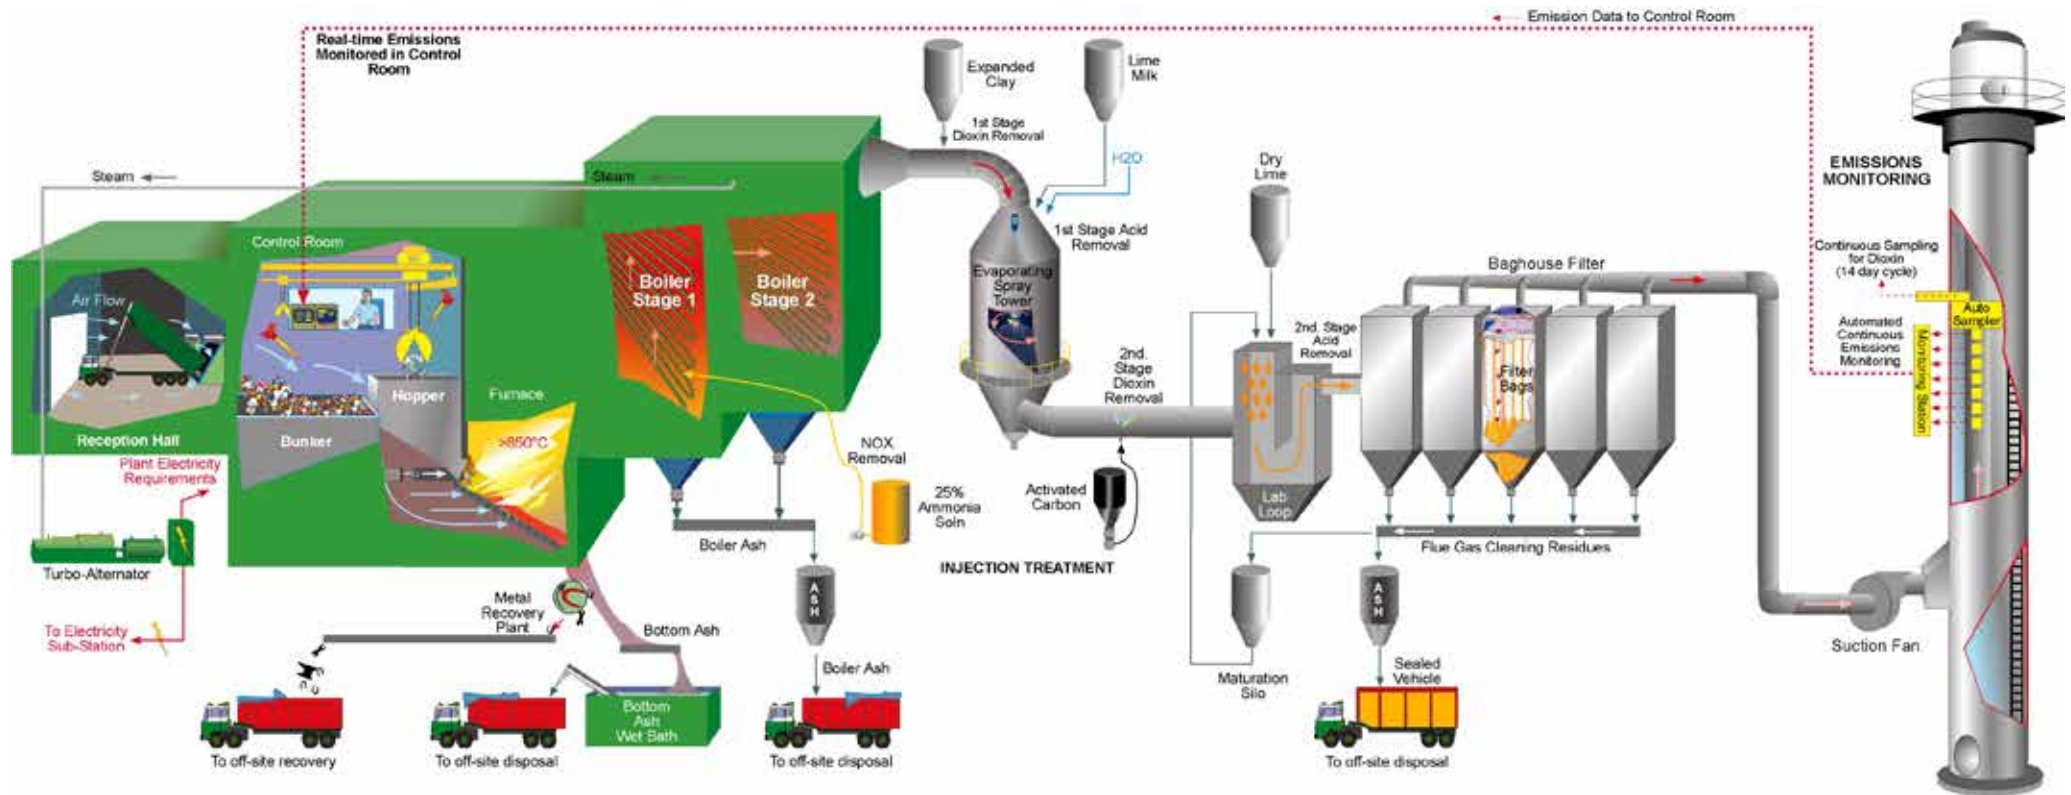

Meath Waste-to-Energy

The Process

Key benefits of Meath Waste-to-Energy

- More flexibility than other residual waste treatment options
- Accepts a wide variety of waste streams
- No limitations on the acceptance of biodegradable municipal waste
- Suitable for all types of containers and vehicles
- The secure destruction of waste during the incineration process
- Recovery, not disposal
- Transparent and timely reporting
- Reduced carbon footprint
- Less waste sent to landfill
- Generates renewable energy